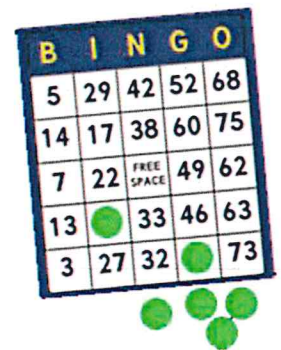

More Spring Bingo!!

BINGO

Come Play With Us!

Sponsored by the Lisbon Fall Festival Committee

Friday, May 19th @ 7:00 PM

Lisbon Community Center

20 Games with Official Callers

Doors open at 5:00 PM

Advance Sales of Paper @ 6:00 PM

All prizes are based on the number of entrants!!

**Bring your own markers
(Limited markers available for sale)
Refreshments available for sale!**

Anyone under the age 18 must be accompanied by an adult!