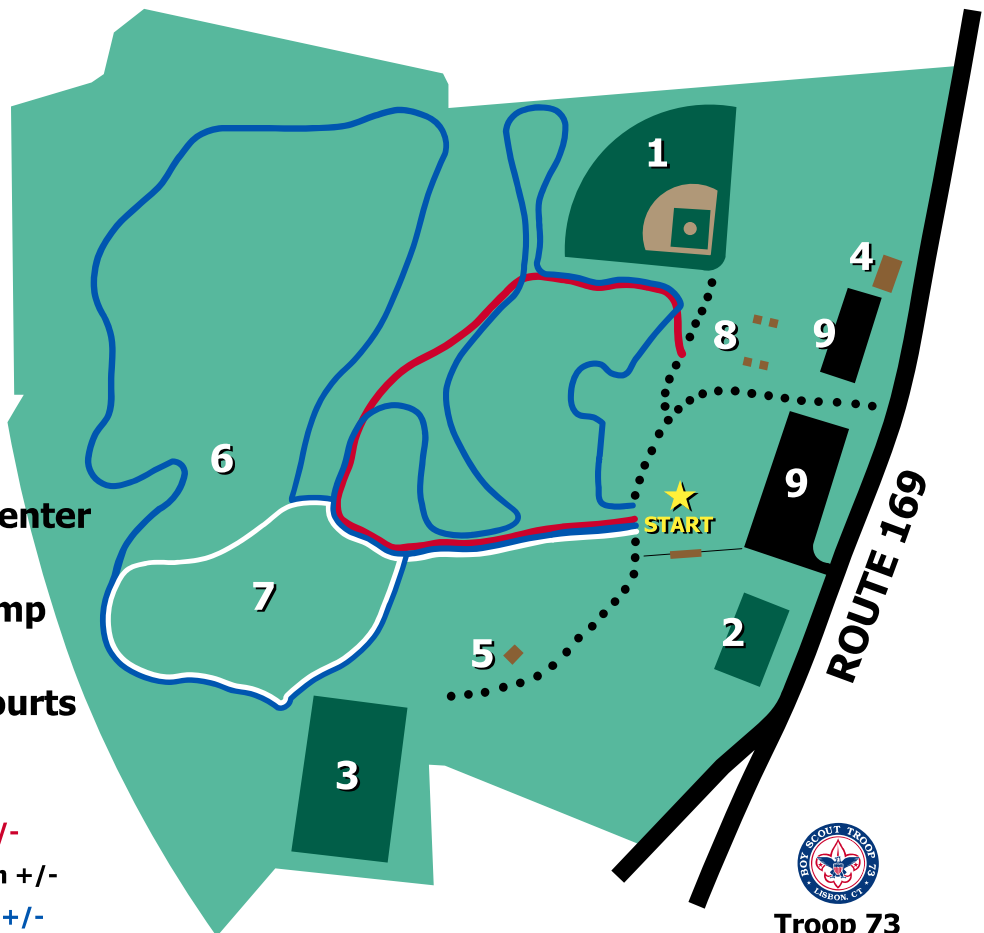

# Lisbon Meadows Park Trail Map

- 1. Baseball Field
- 2. Tennis Court
- 3. Soccer Field
- 4. Community Center
- 5. Pavillion
- 6. Boy Scout Camp
- 7. Open Field
- 8. HorseShoe Courts
- 9. Parking Lot

-  **Red Trail** .5m +/-
-  **White Trail** .5m +/-
-  **Blue Trail** 1.5m +/-
-  **Gravel Road**

Troop 73  
Eagle Scout Project  
Nicholas Houle  
May 2014