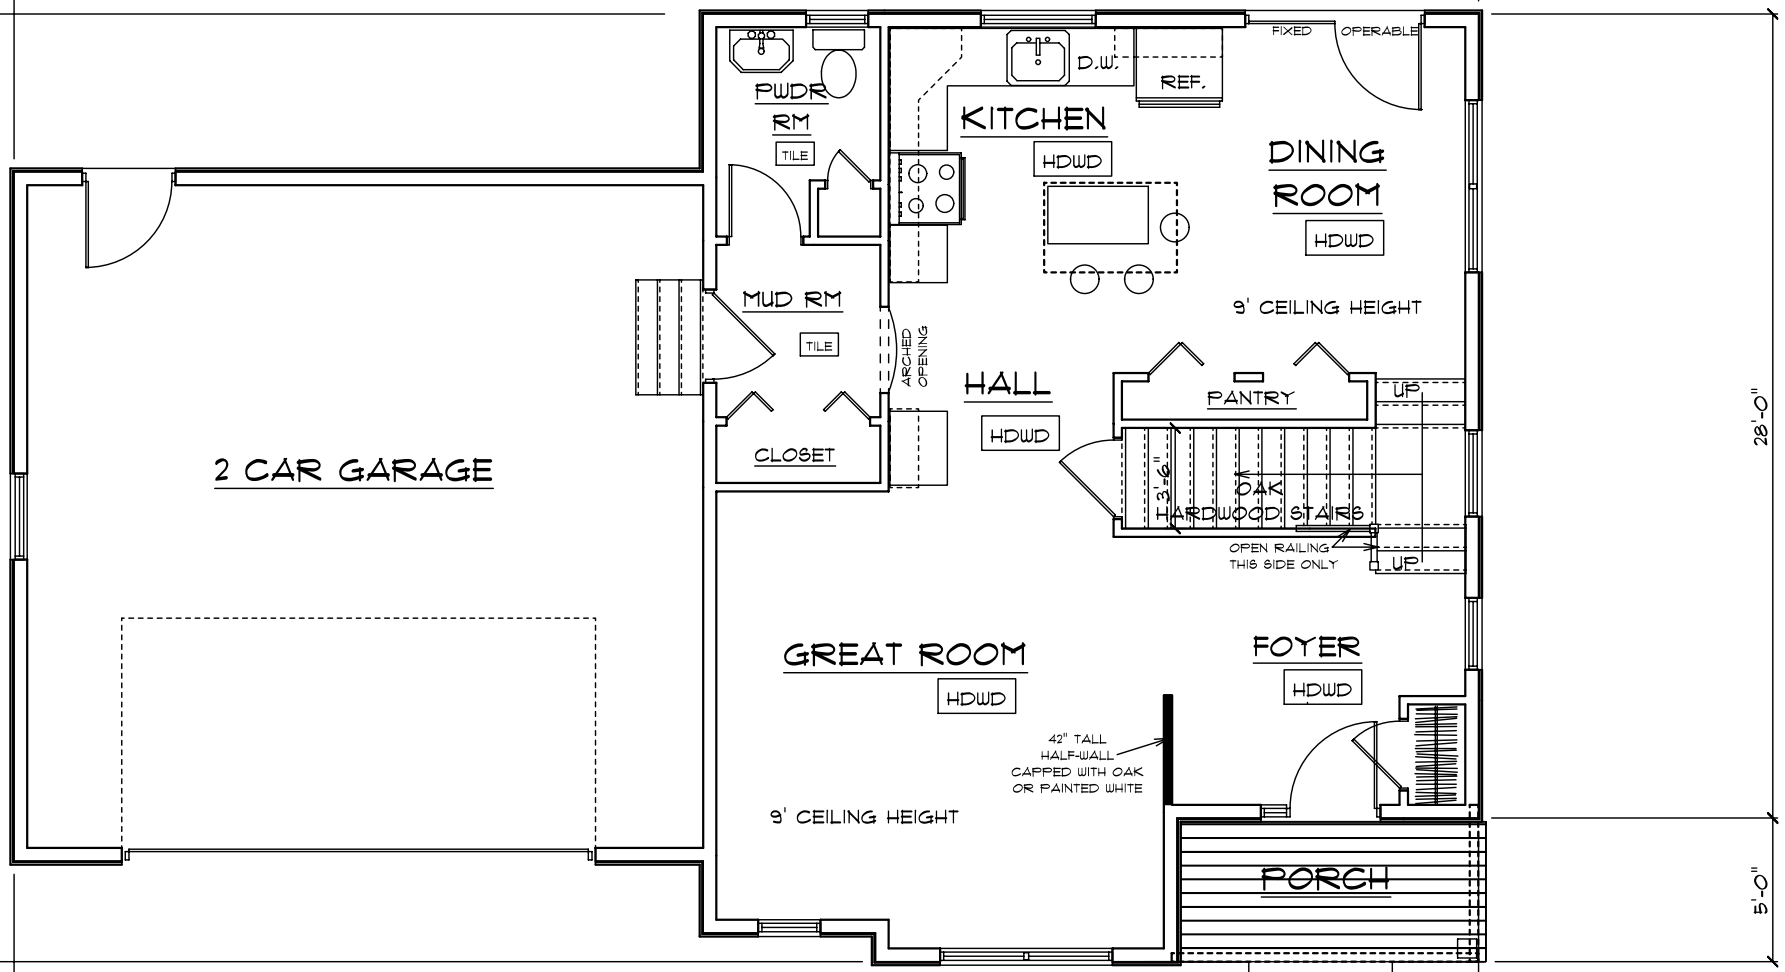

1ST FLOOR LAYOUT
832 SQ.FT.

33'-0"

24'-0"

21'-0"

28'-0"

5'-0"

51'-0"

COPY PROTECTED
Property of
ERIK'S DESIGN-BUILD
ASSOCIATES, INC.
NO UNAUTHORIZED REPRODUCTION
WITHOUT WRITTEN PERMISSION
1-800-339-4967

SECOND FLOOR LAYOUT
1187 SQ.FT.