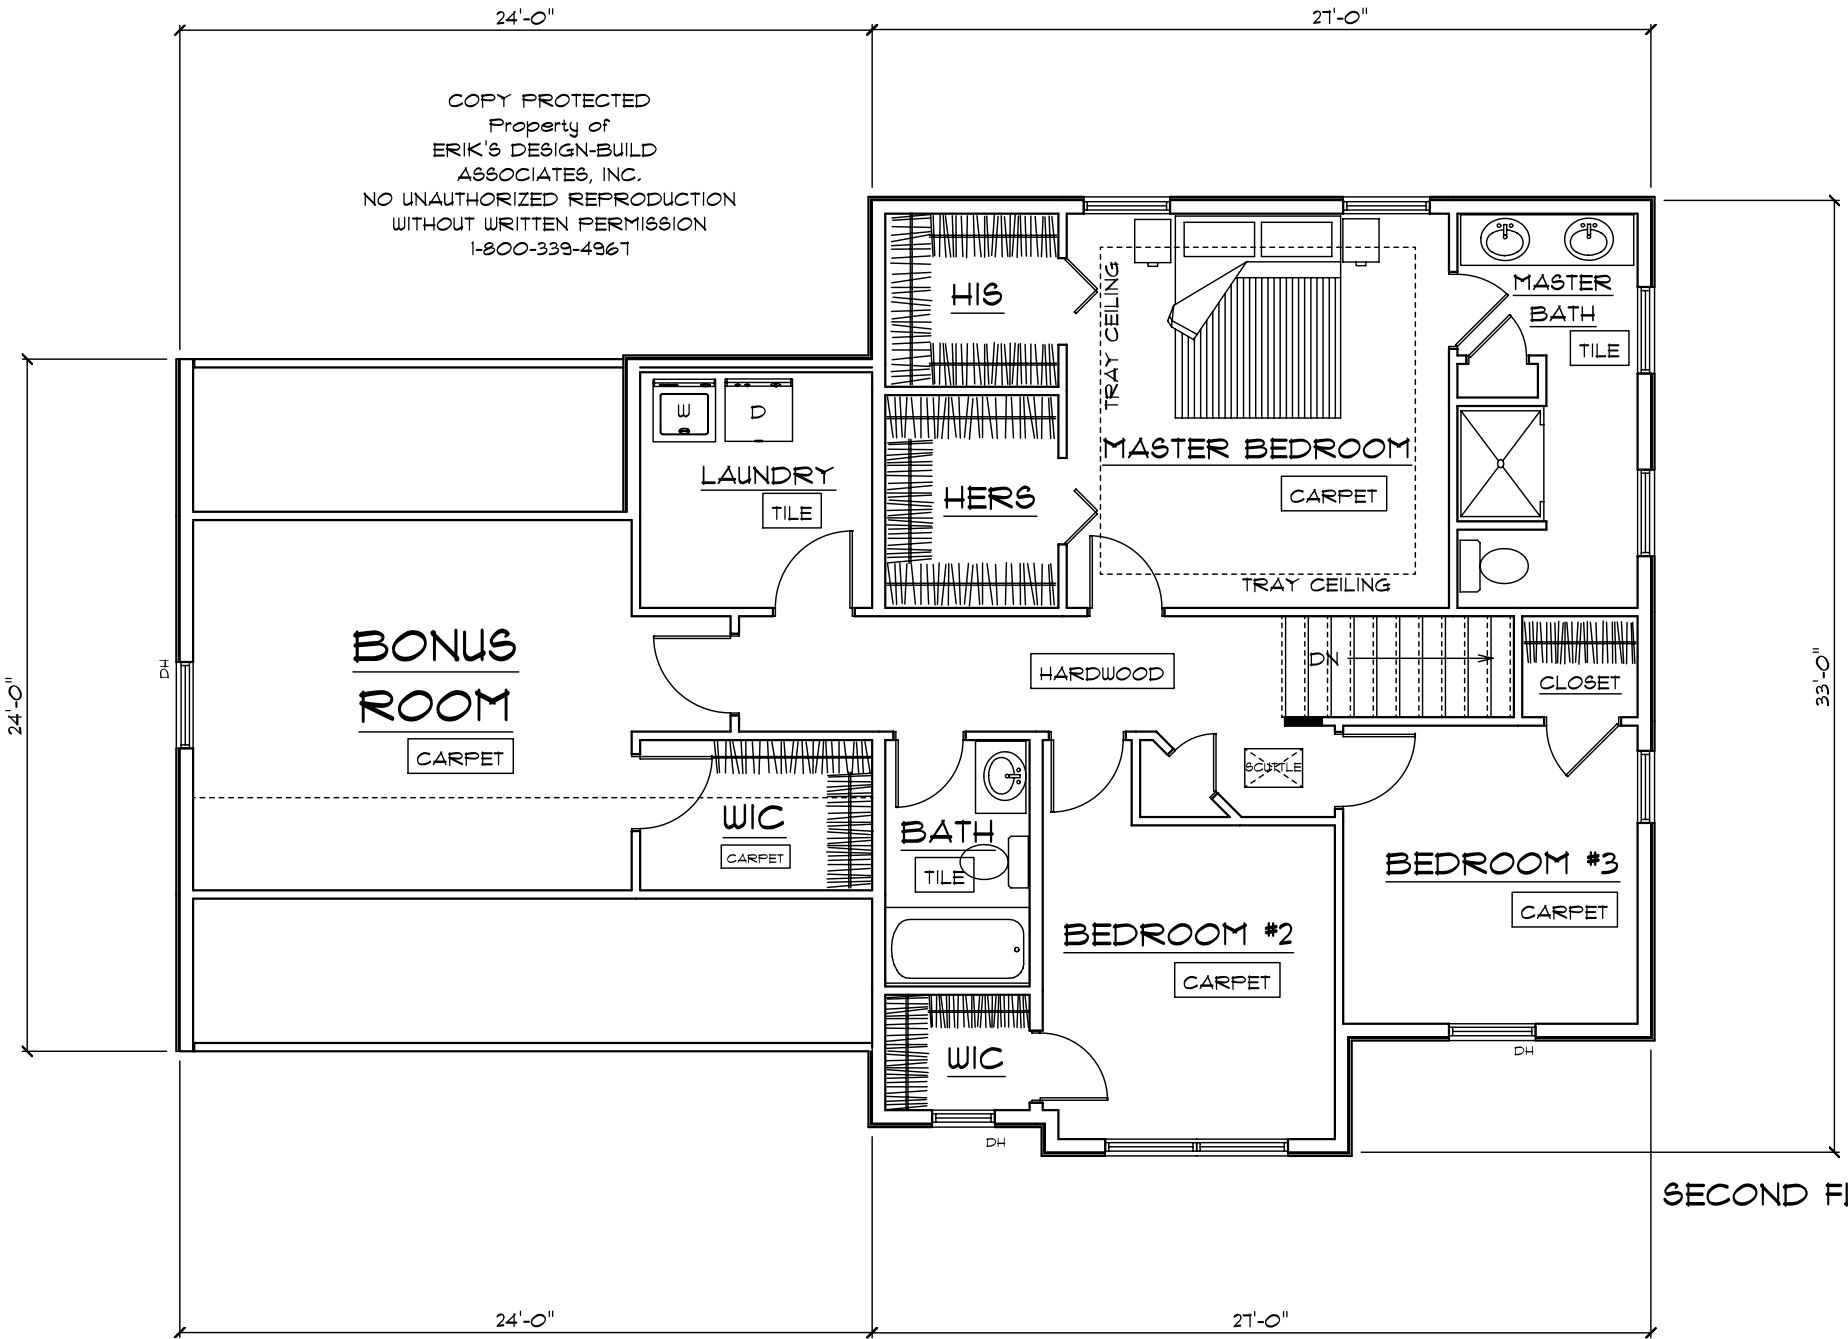

1ST FLOOR LAYOUT
832 SQ.FT.

33'-0"

24'-0"

21'-0"

28'-0"

5'-0"

51'-0"

COPY PROTECTED
Property of
ERIK'S DESIGN-BUILD
ASSOCIATES, INC.
NO UNAUTHORIZED REPRODUCTION
WITHOUT WRITTEN PERMISSION
1-800-339-4967

SECOND FLOOR LAYOUT
1187 SQ.FT.